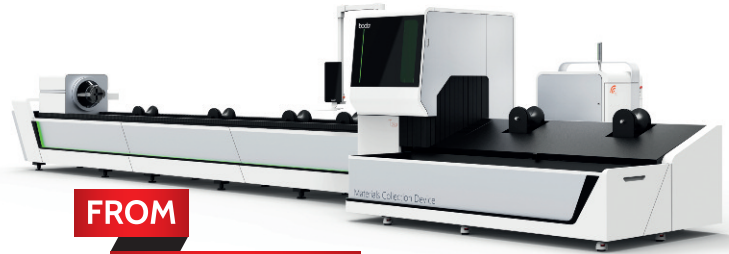

P3015

Flat bed laser with
pallet change

T230

Tube cutting
machine

i5

Small working
area machine

Also on display:

- NEW NitroCube5 nitrogen generation system
- DM1100 ZC deburring machine
- Wide range of refurbished lasers

ON DISPLAY

FROM

£125,000 P3015

Flat bed laser with pallet changer

- 3m x 1.5m working area

FROM

£149,000 T230

Tube cutting machine

- Ø230mm x 6.5m tube

FROM

£55,000 i5

Small working area machine

- 1.3m x 0.9m working area

THE MOST COST EFFECTIVE,
FIBER LASER MACHINES IN THE UK

- Low cost
- 3 Year warranty
- Wide range of machines
- Full support & backup from MSS Lasers